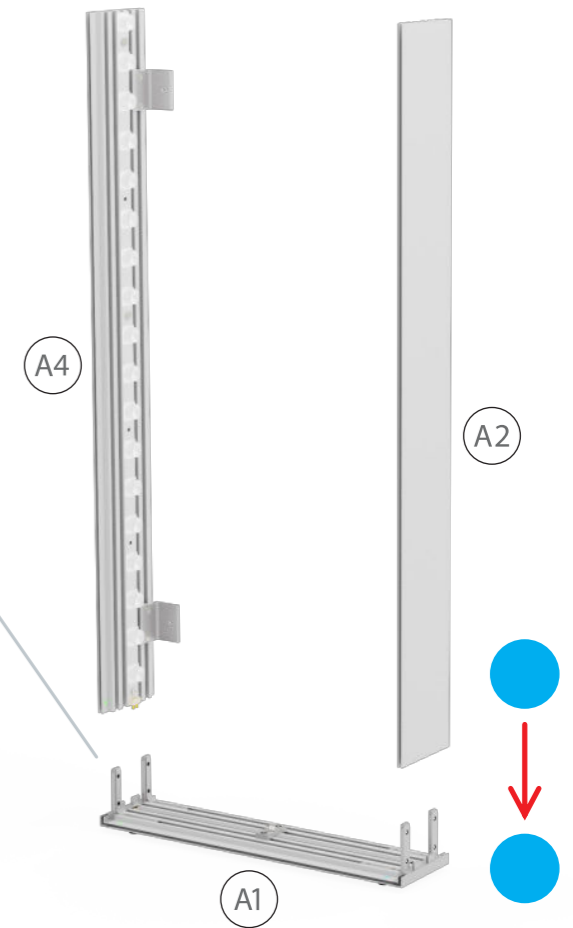

AUFBAUANLEITUNG
SET UP INSTRUCTION

COUNTERONE

3.

4.

5.

6.

9.

10.

Setup with Door / Aufbau mit Türe

1.

3.

4.

5.

6.

9.

10.

11.

12.

COUNTERMAX LED UP COUNTER ONE
COUNTER COUNTER ONE BIG UP
PIC UP LED UP BIG UP PIC UP LED UP
ER
COUNTER ONE
LED UP PIC UP
COUNTER ONE LED UP COUNTER
PIC UP MINI LED UP
COUNTER LED UP
PIC UP COUNTER ONE
COUNTER ONE MINI LED
LED UP COUNTER COUNTER
LINE UP BIG UP
COUNTER