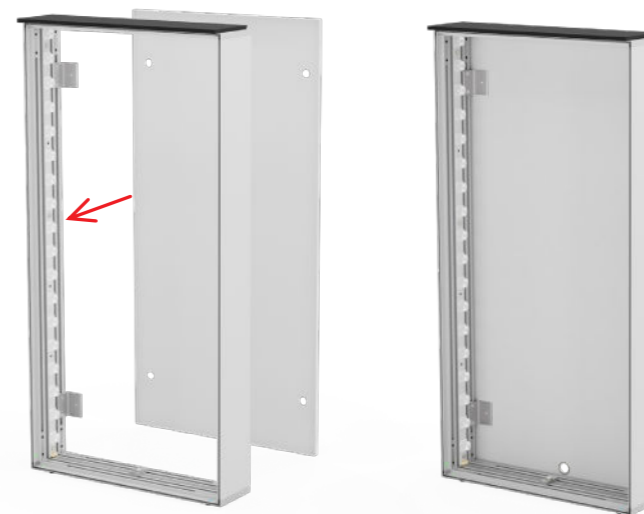

AUFBAUANLEITUNG
SET UP INSTRUCTION

COUNTERONE

3.

4.

5.

6.

9.

10.

Setup with Door / Aufbau mit Türe

1.

3.

4.

5.

6.

9.

10.

11.

12.

COUNTERMAX LED UP COUNTER ONE
COUNTER COUNTER ONE BIG UP
PIC UP LED UP BIG UP PIC UP LED UP
ER
COUNTER ONE
LED UP PIC UP
COUNTER ONE LED UP COUNTER
PIC UP MINI LED UP
COUNTER LED UP
PIC UP COUNTER ONE
COUNTER ONE MINI LED
LED UP COUNTER COUNTER
LINE UP BIG UP
COUNTER