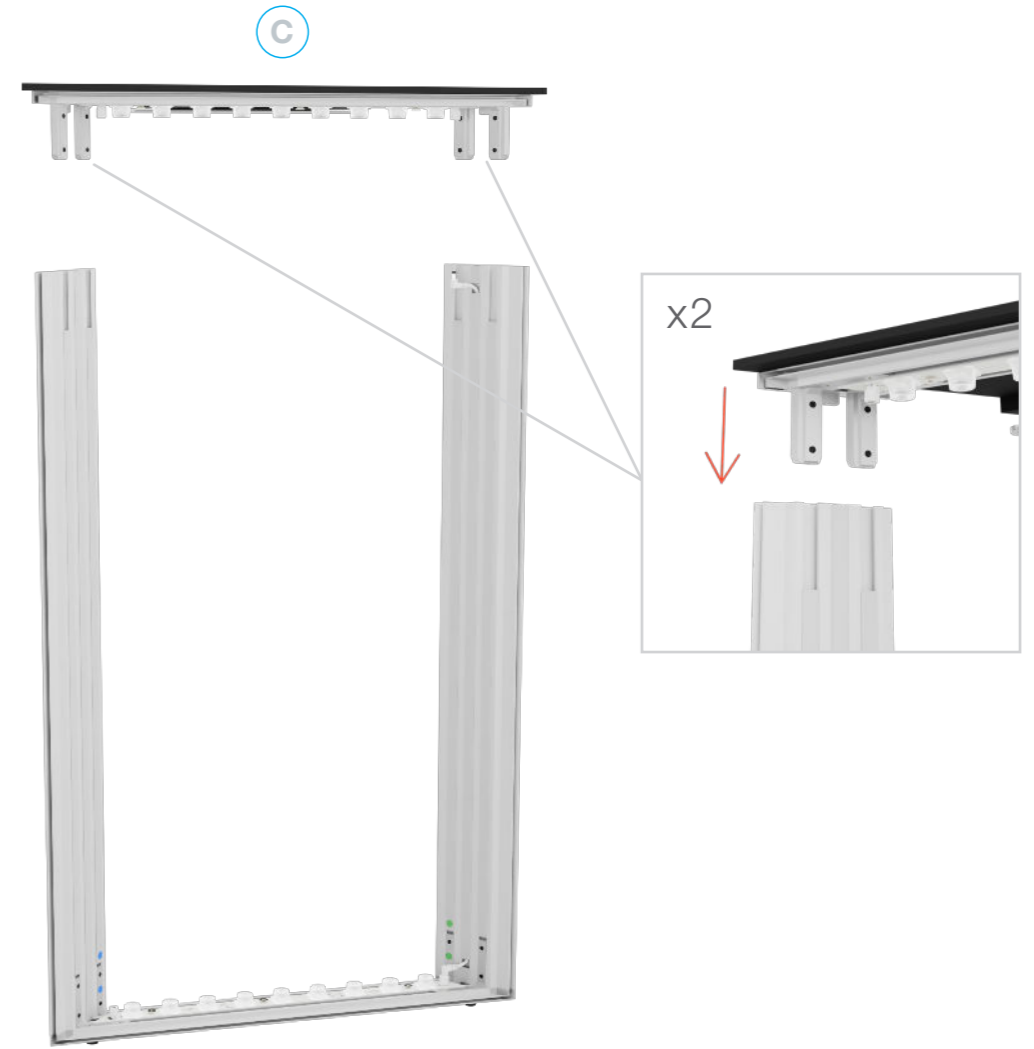

AUFBAUANLEITUNG  
SET UP INSTRUCTION

**COUNTERONE**

LUP-C-ONE

LUP-C-ONE-EXT-CORNER

LUP-C-ONE

LUP-C-ONE-EXT-C

LUP-C-ONE-EXT-A

LUP-C-ONE-EXT-B

LUP-C-ONE-EXT-D

LUP-C-ONE-EXT-CORNER

x2

LUP-C-ONE-EXT-COR-BRACK

x2

LUP-H-RED

1.

2.

3.

4.

5.

6.

7.

8.

9.

10.