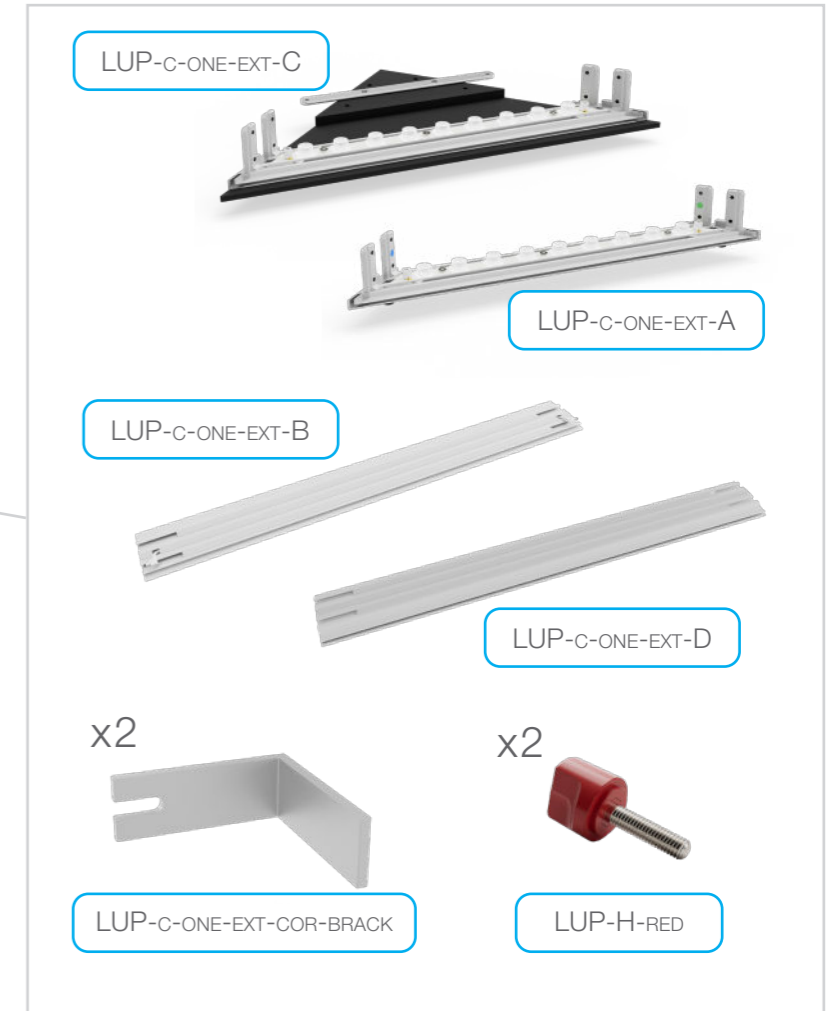

AUFBAUANLEITUNG  
SET UP INSTRUCTION

**COUNTERONE**

LUP-C-ONE

LUP-C-ONE-EXT-CORNER

LUP-C-ONE

LUP-C-ONE-EXT-C

LUP-C-ONE-EXT-A

LUP-C-ONE-EXT-B

LUP-C-ONE-EXT-D

LUP-C-ONE-EXT-CORNER

x2

LUP-C-ONE-EXT-COR-BRACK

x2

LUP-H-RED

1.

2.