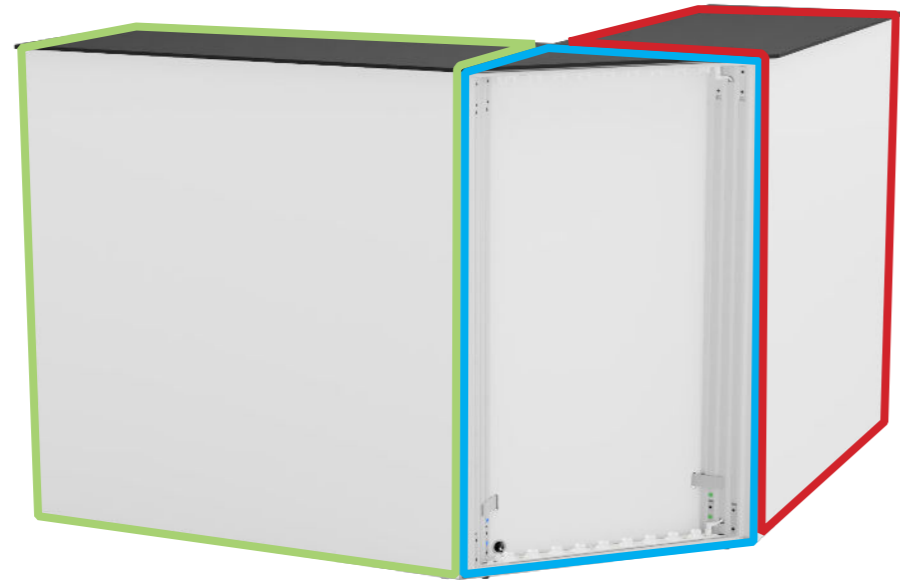

AUFBAUANLEITUNG  
SET UP INSTRUCTION

**COUNTERONE**

LUP-C-ONE

LUP-C-ONE-EXT-CORNER

LUP-C-ONE

LUP-C-ONE-EXT-C

LUP-C-ONE-EXT-A

LUP-C-ONE-EXT-B

LUP-C-ONE-EXT-D

LUP-C-ONE-EXT-CORNER

x2

LUP-C-ONE-EXT-COR-BRACK

x2

LUP-H-RED

1.

2.