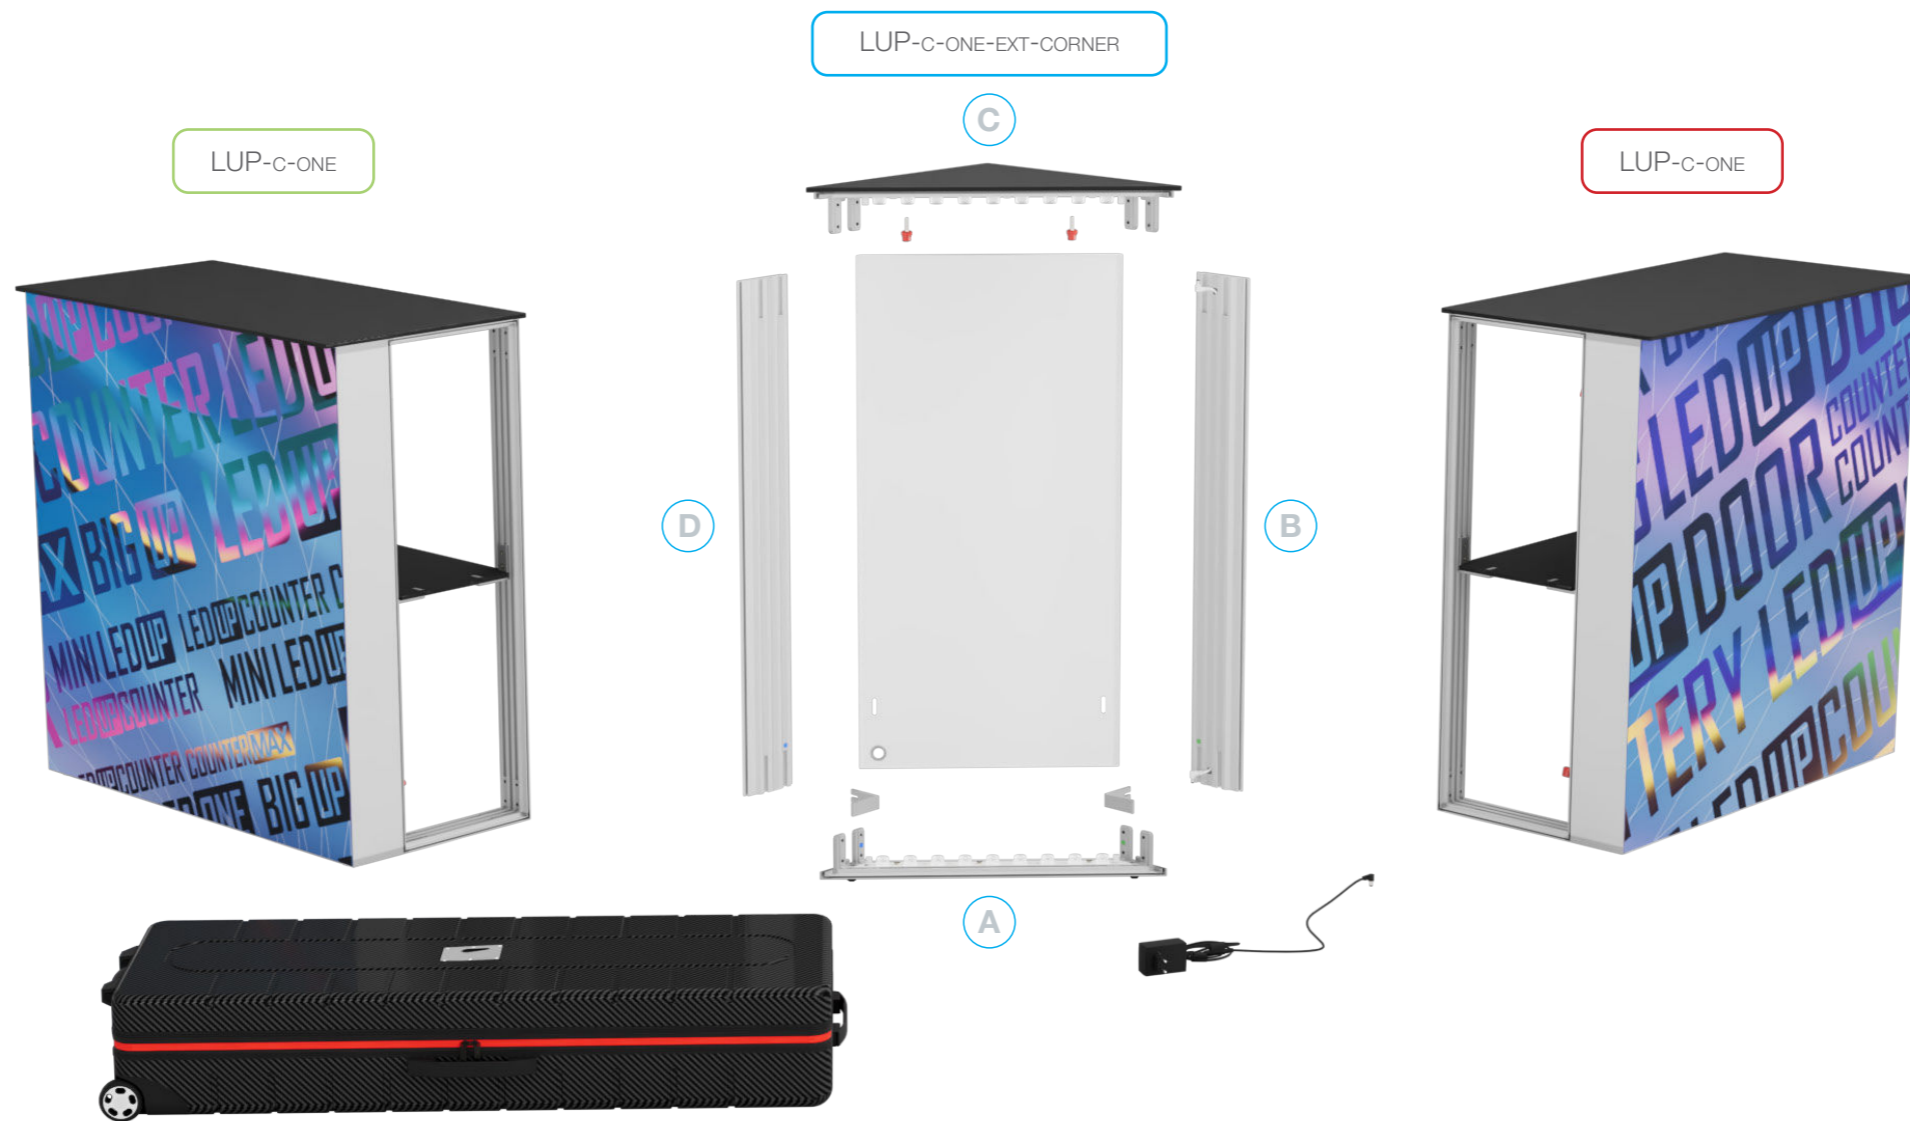

AUFBAUANLEITUNG  
SET UP INSTRUCTION

**COUNTERONE**

LUP-C-ONE

LUP-C-ONE-EXT-CORNER

LUP-C-ONE

LUP-C-ONE-EXT-C

LUP-C-ONE-EXT-A

LUP-C-ONE-EXT-B

LUP-C-ONE-EXT-D

LUP-C-ONE-EXT-CORNER

x2

LUP-C-ONE-EXT-COR-BRACK

x2

LUP-H-RED

1.

2.