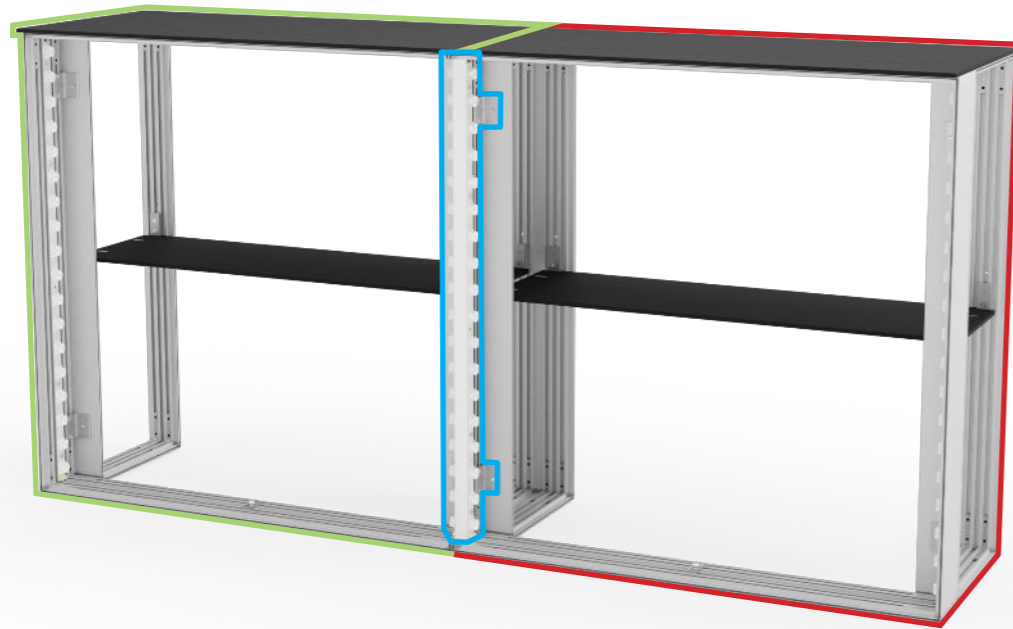

AUFBAUANLEITUNG
SET UP INSTRUCTION

COUNTERONE

LUP-C-ONE-EXT
LUP-C-ONE-EXT-ABS

LUP-C-ONE

LUP-C-ONE-EXT
LUP-C-ONE-EXT-ABS

LUP-C-ONE

1.

2.

4m EXTENSION

1.

2.

3.

4.

COUNTER ONE

COUNTERMAX

LED UP

BIG UP

COUNTER

LED UP

MINI LED

LINE UP

COUNTER ONE

LED UP