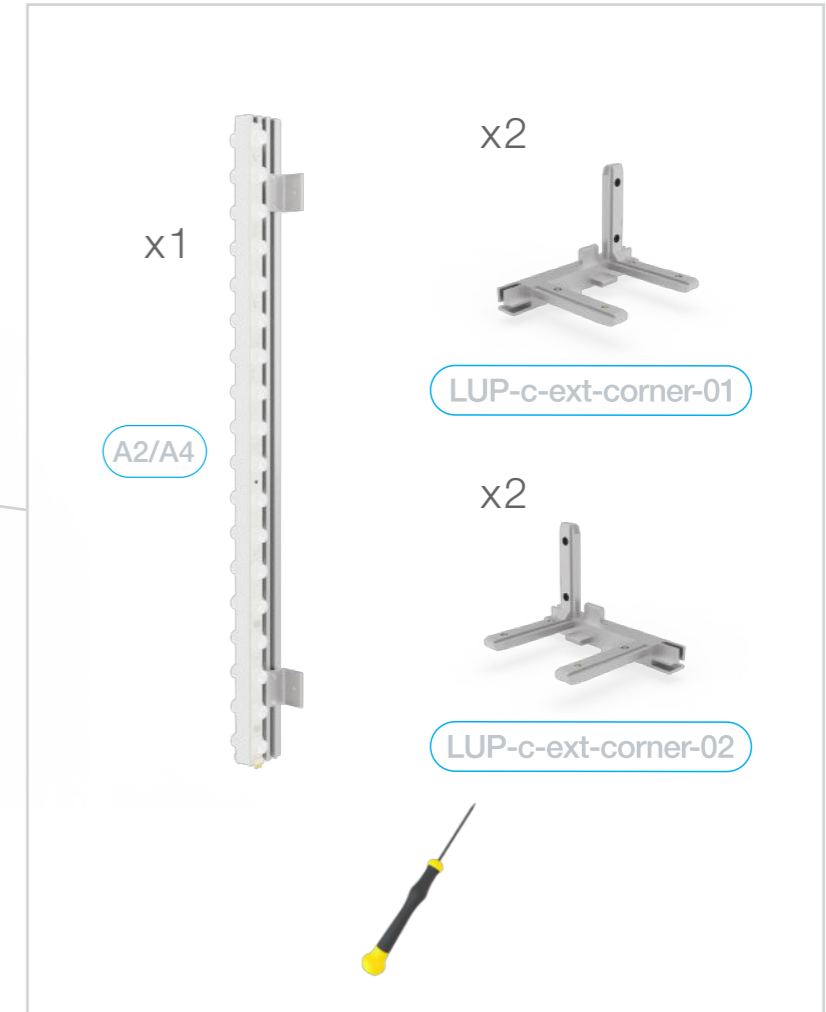

AUFBAUANLEITUNG
SET UP INSTRUCTION

COUNTERONE

LUP-C-ONE-EXT
LUP-C-ONE-EXT-ABS

LUP-C-ONE

LUP-C-ONE-EXT
LUP-C-ONE-EXT-ABS

LUP-C-ONE

1.

2.

11.

12.

13.

14.

15.

16.

3m EXTENSION

17.

4m EXTENSION

1.

2.

3.

4.

COUNTER ONE

COUNTERMAX

LED UP

BIG UP

COUNTER

LED UP

MINI LED

LINE UP

COUNTER ONE

LED UP