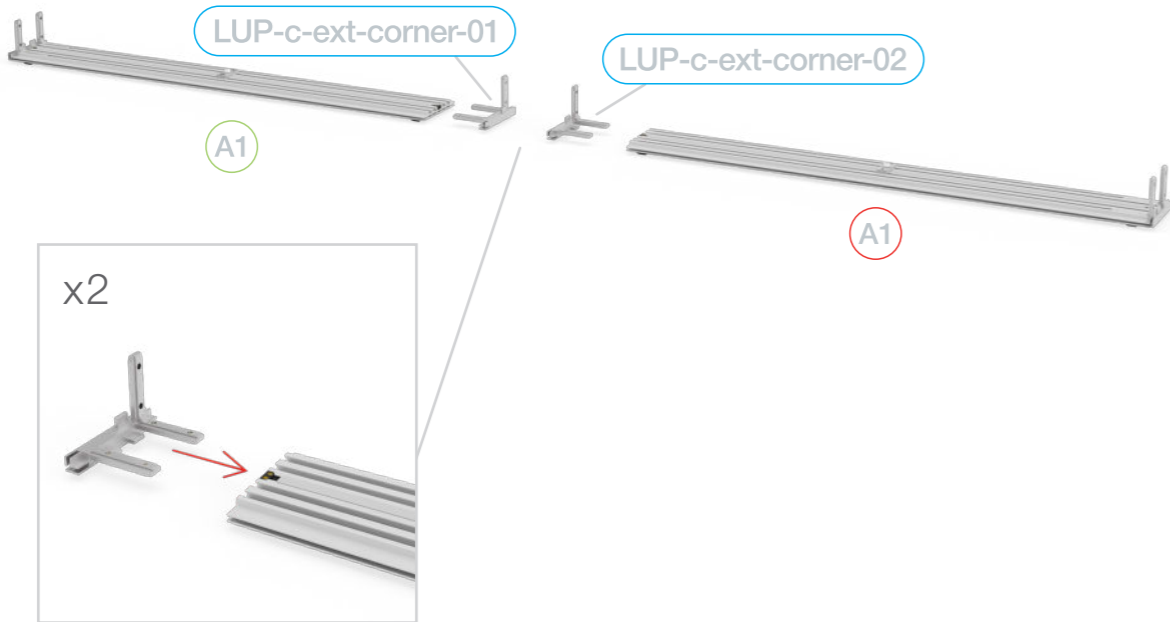

AUFBAUANLEITUNG
SET UP INSTRUCTION

COUNTERONE

LUP-C-ONE-EXT
LUP-C-ONE-EXT-ABS

LUP-C-ONE

LUP-C-ONE-EXT
LUP-C-ONE-EXT-ABS

LUP-C-ONE

1.

2.

11.

12.

13.

14.

15.

16.

3m EXTENSION

17.

4m EXTENSION

1.

2.

3.

4.

COUNTER ONE

COUNTERMAX

LED UP

BIG UP

COUNTER

LED UP

MINI LED

LINE UP

COUNTER ONE

LED UP