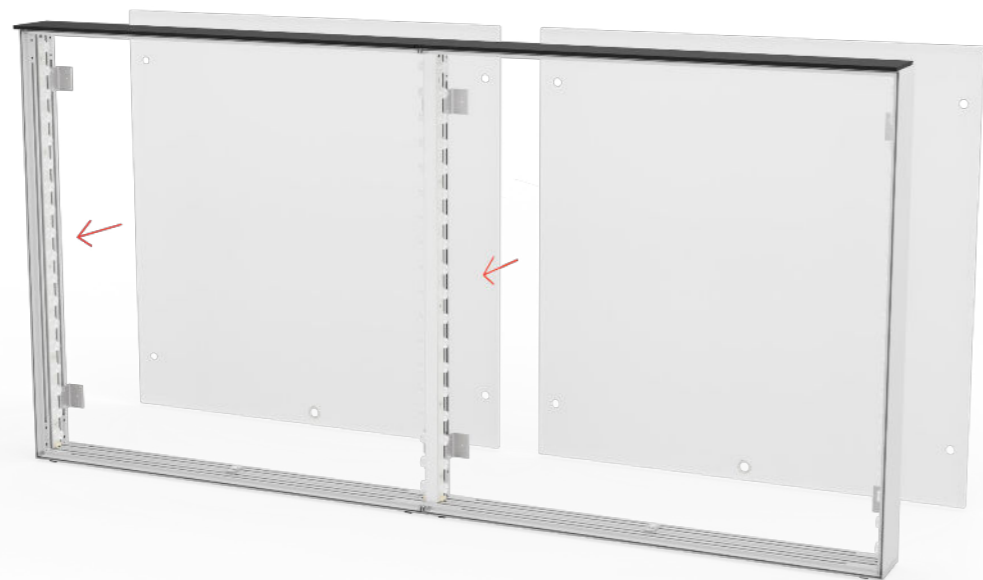

AUFBAUANLEITUNG
SET UP INSTRUCTION

COUNTERONE

LUP-C-ONE-EXT
LUP-C-ONE-EXT-ABS

LUP-C-ONE

LUP-C-ONE-EXT
LUP-C-ONE-EXT-ABS

LUP-C-ONE

1.

2.

3.

4.

5.

6.

7.

8.

9.

10.

4m EXTENSION

1.

2.

3.

4.

COUNTER ONE

COUNTERMAX

LED UP

BIG UP

COUNTER

LED UP

MINI LED

LINE UP

COUNTER ONE

LED UP