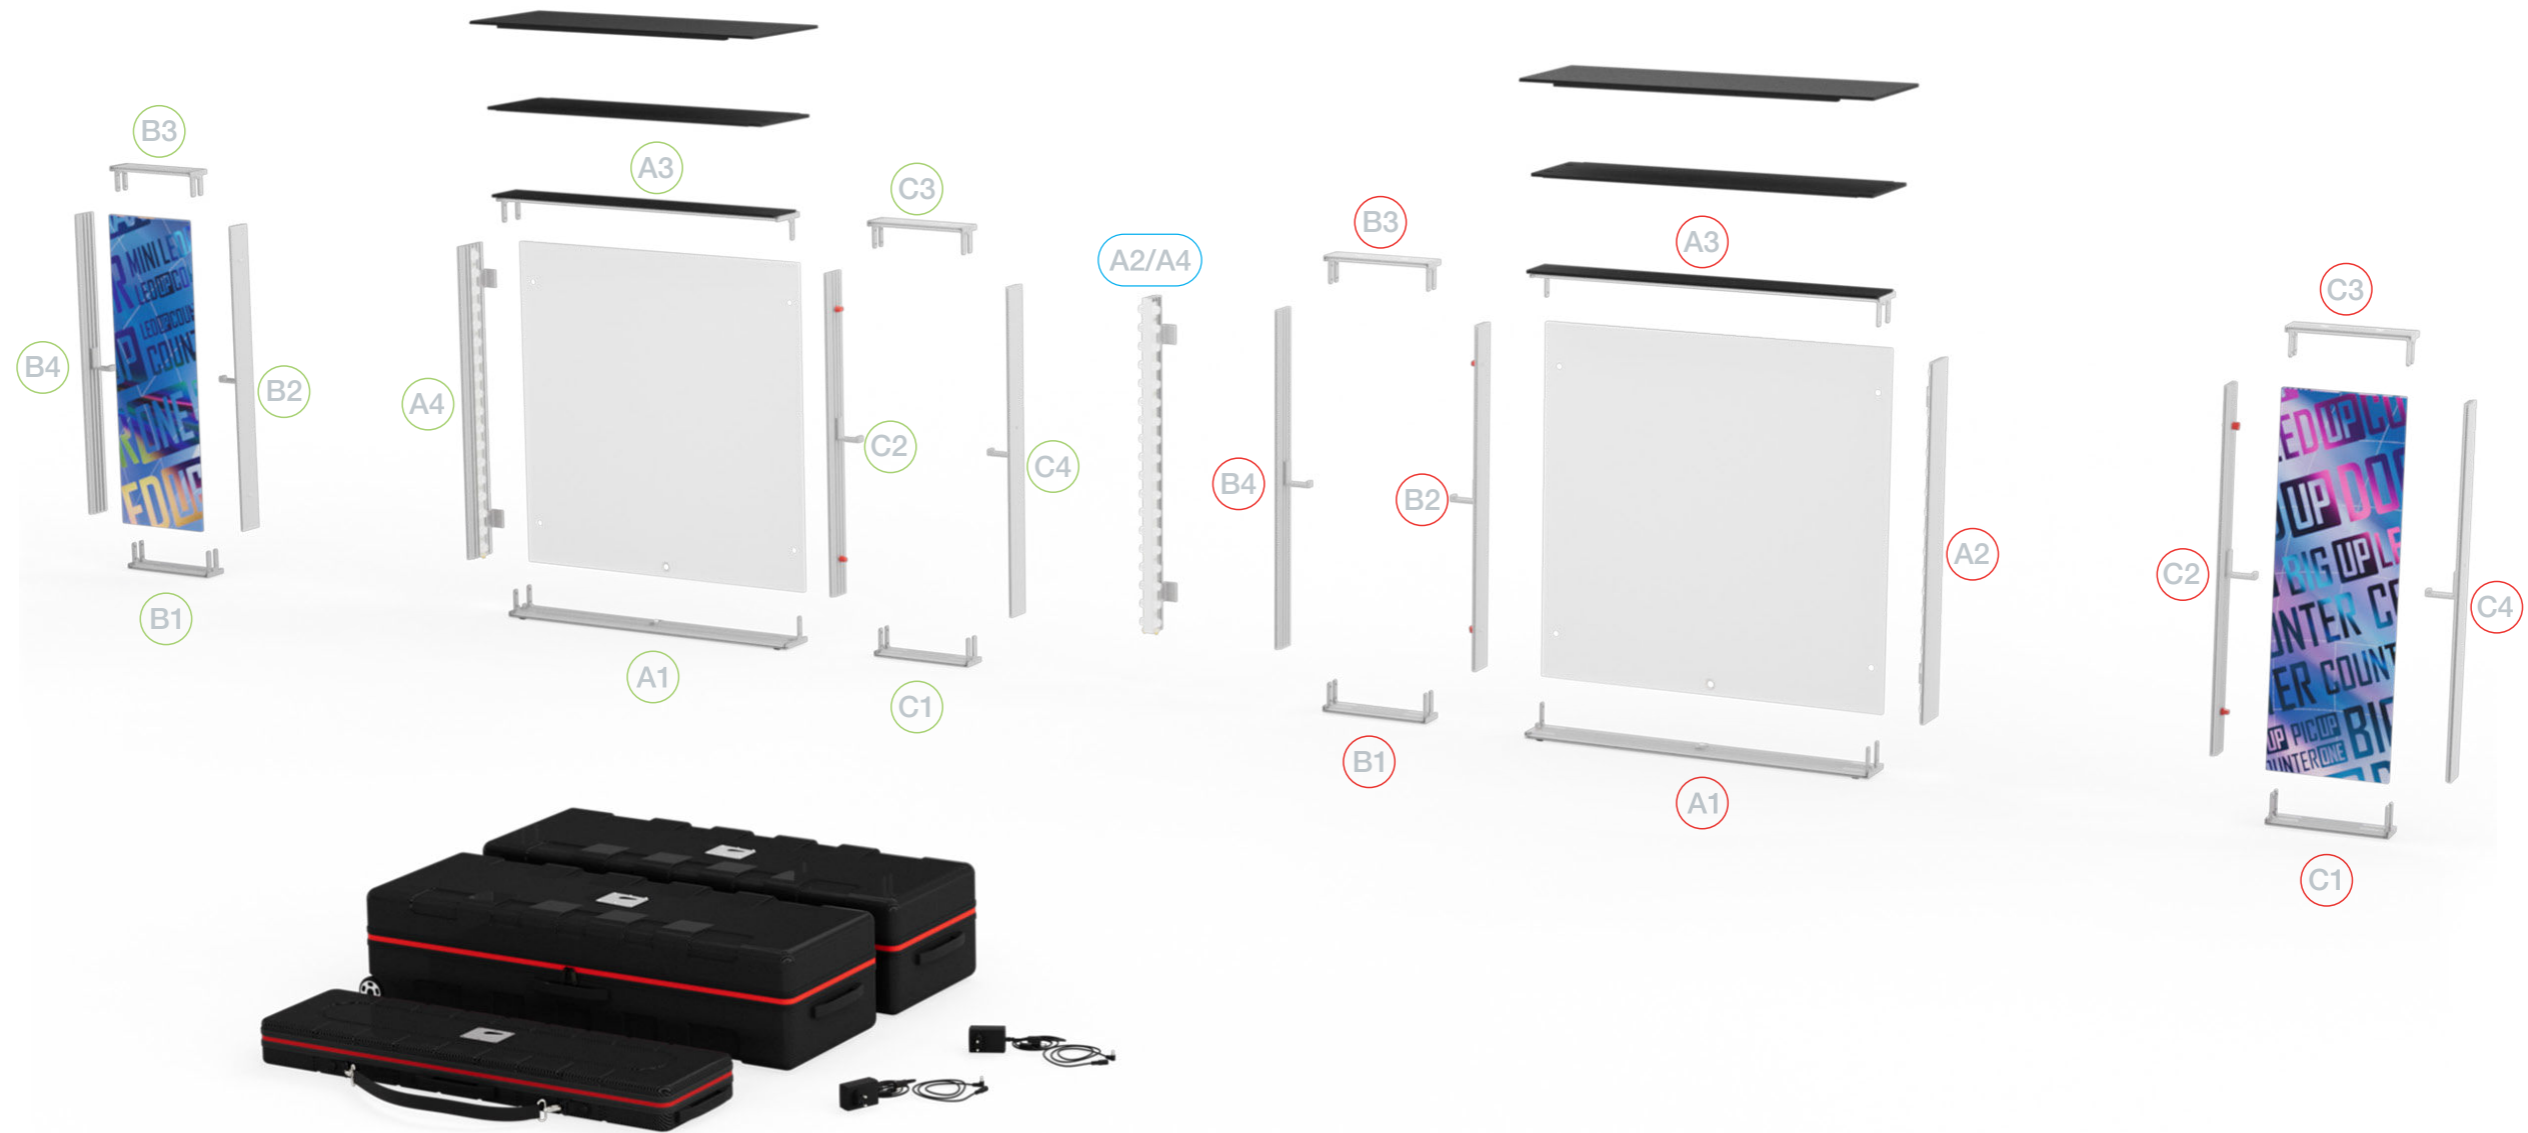

AUFBAUANLEITUNG
SET UP INSTRUCTION

COUNTERONE

LUP-C-ONE-EXT
LUP-C-ONE-EXT-ABS

LUP-C-ONE

LUP-C-ONE-EXT
LUP-C-ONE-EXT-ABS

LUP-C-ONE

1.

2.

4m EXTENSION

1.

2.

3.

4.

COUNTER ONE

COUNTERMAX

LED UP

BIG UP

COUNTER

LED UP

MINI LED

LINE UP

COUNTER ONE

LED UP