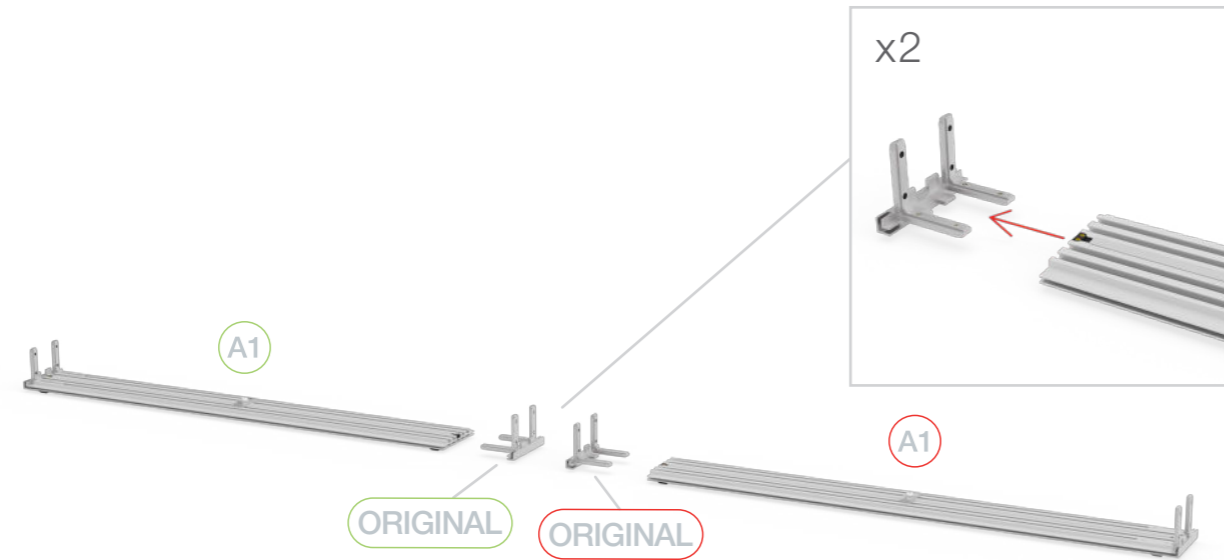

AUFBAUANLEITUNG
SET UP INSTRUCTION

COUNTERONE

LUP-C-ONE-EXT
LUP-C-ONE-EXT-ABS

LUP-C-ONE

LUP-C-ONE-EXT
LUP-C-ONE-EXT-ABS

LUP-C-ONE

1.

2.

11.

12.

13.

14.

15.

16.

3m EXTENSION

17.

4m EXTENSION

1.

2.

3.

4.

COUNTER ONE

COUNTERMAX

LED UP

BIG UP

COUNTER

LED UP

MINI LED

LINE UP

COUNTER ONE

LED UP