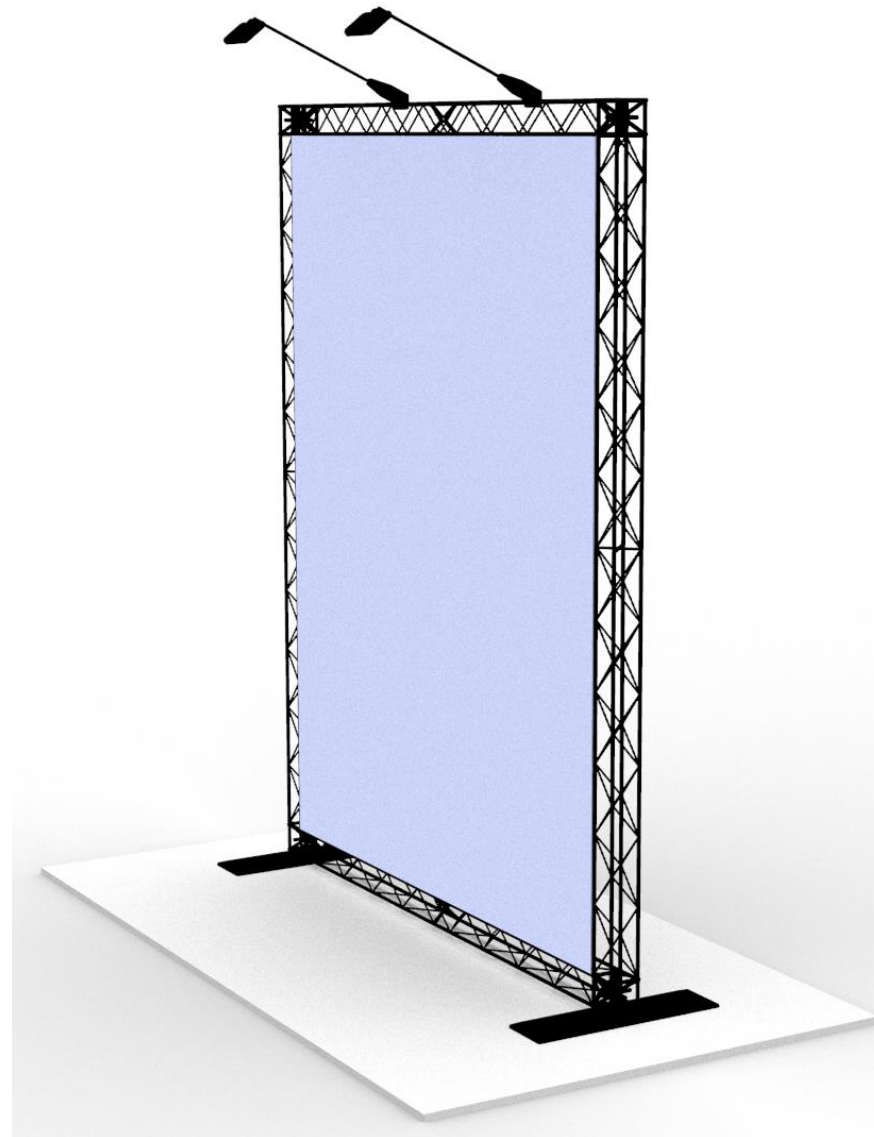

EXHIBITION SYSTEM

X-10 CROSS wire™

CASE: 200x250 cm. wall WxH

X-MODULE®

EU Patent. Designed & manufactured in Denmark 

Components for stand

- 4x 90 cm. modules
- 2x 110 cm. modules
- 2x 120 cm. modules
- 4x cubes
- 4x connectors
- 2x 16x60 cm. feet
- 2x 25-watt LED lamp
- 2x lamp brackets
- 4,14 m². printed banner
- 20x clip with spring