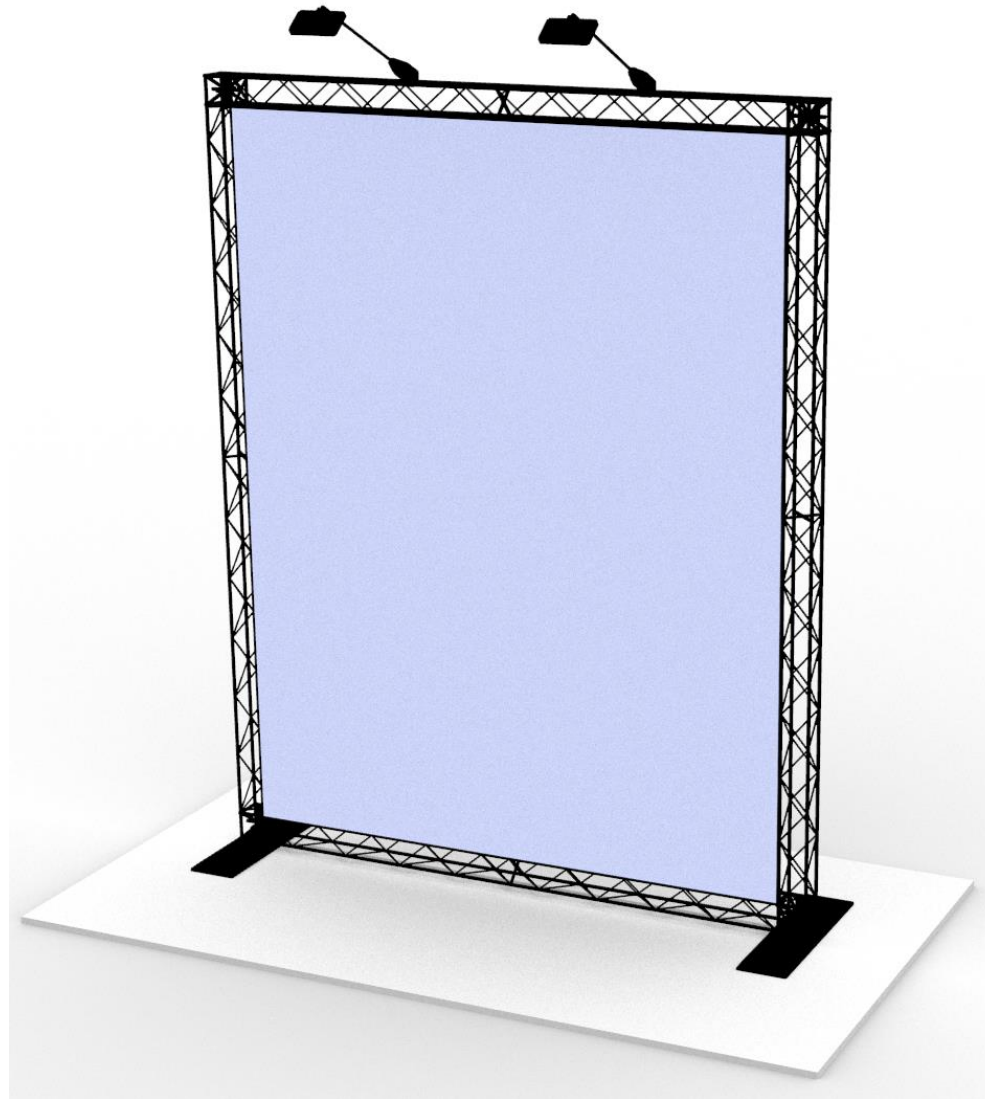

EXHIBITION SYSTEM

X-10 CROSS wire™

CASE: 200x250 cm. wall WxH

X-MODULE®

EU Patent. Designed & manufactured in Denmark 

Components for stand

- 4x 90 cm. modules
- 2x 110 cm. modules
- 2x 120 cm. modules
- 4x cubes
- 4x connectors
- 2x 16x60 cm. feet
- 2x 25-watt LED lamp
- 2x lamp brackets
- 4,14 m². printed banner
- 20x clip with spring