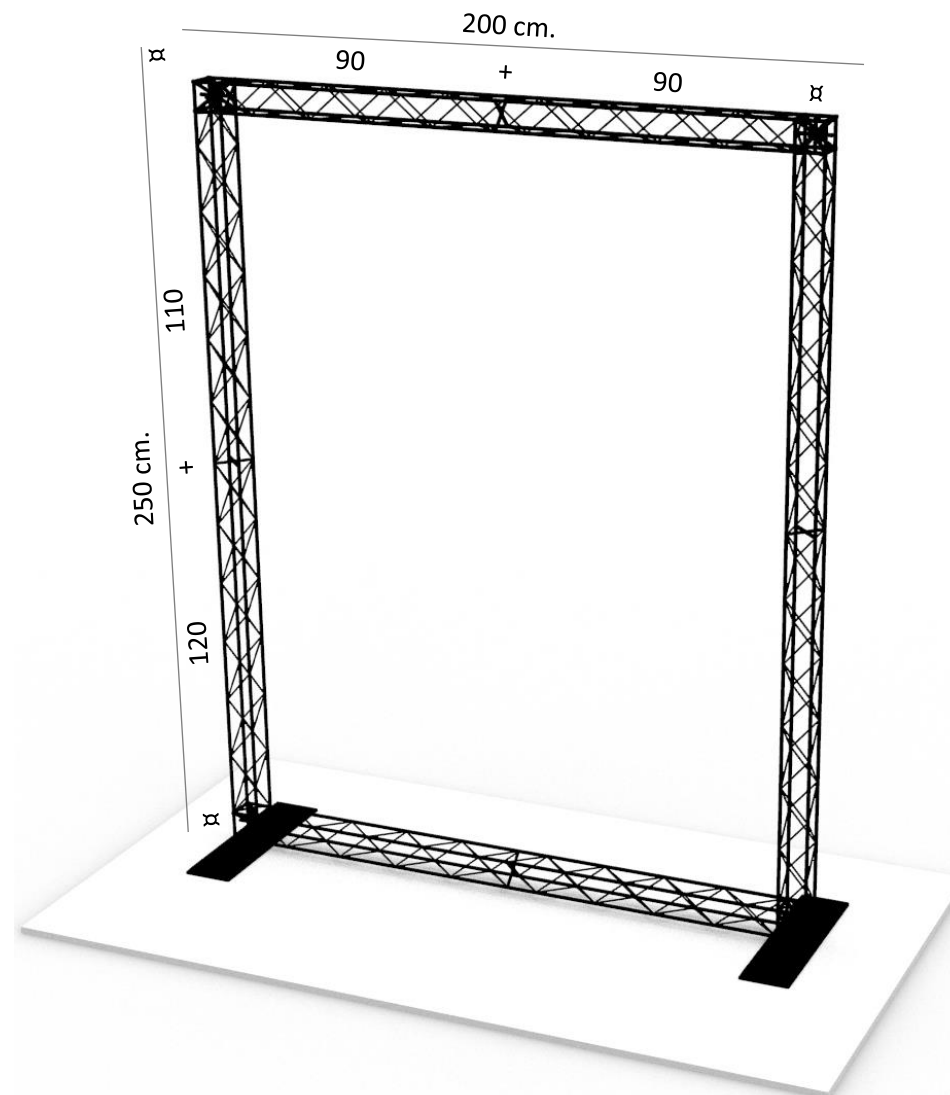

EXHIBITION SYSTEM

X-10 CROSS wire™

CASE: 200x250 cm. wall WxH

X-MODULE®

EU Patent. Designed & manufactured in Denmark 

Components for stand

- 4x 90 cm. modules
- 2x 110 cm. modules
- 2x 120 cm. modules
- 4x cubes
- 4x connectors
- 2x 16x60 cm. feet
- 2x 25-watt LED lamp
- 2x lamp brackets
- 4,14 m². printed banner
- 20x clip with spring