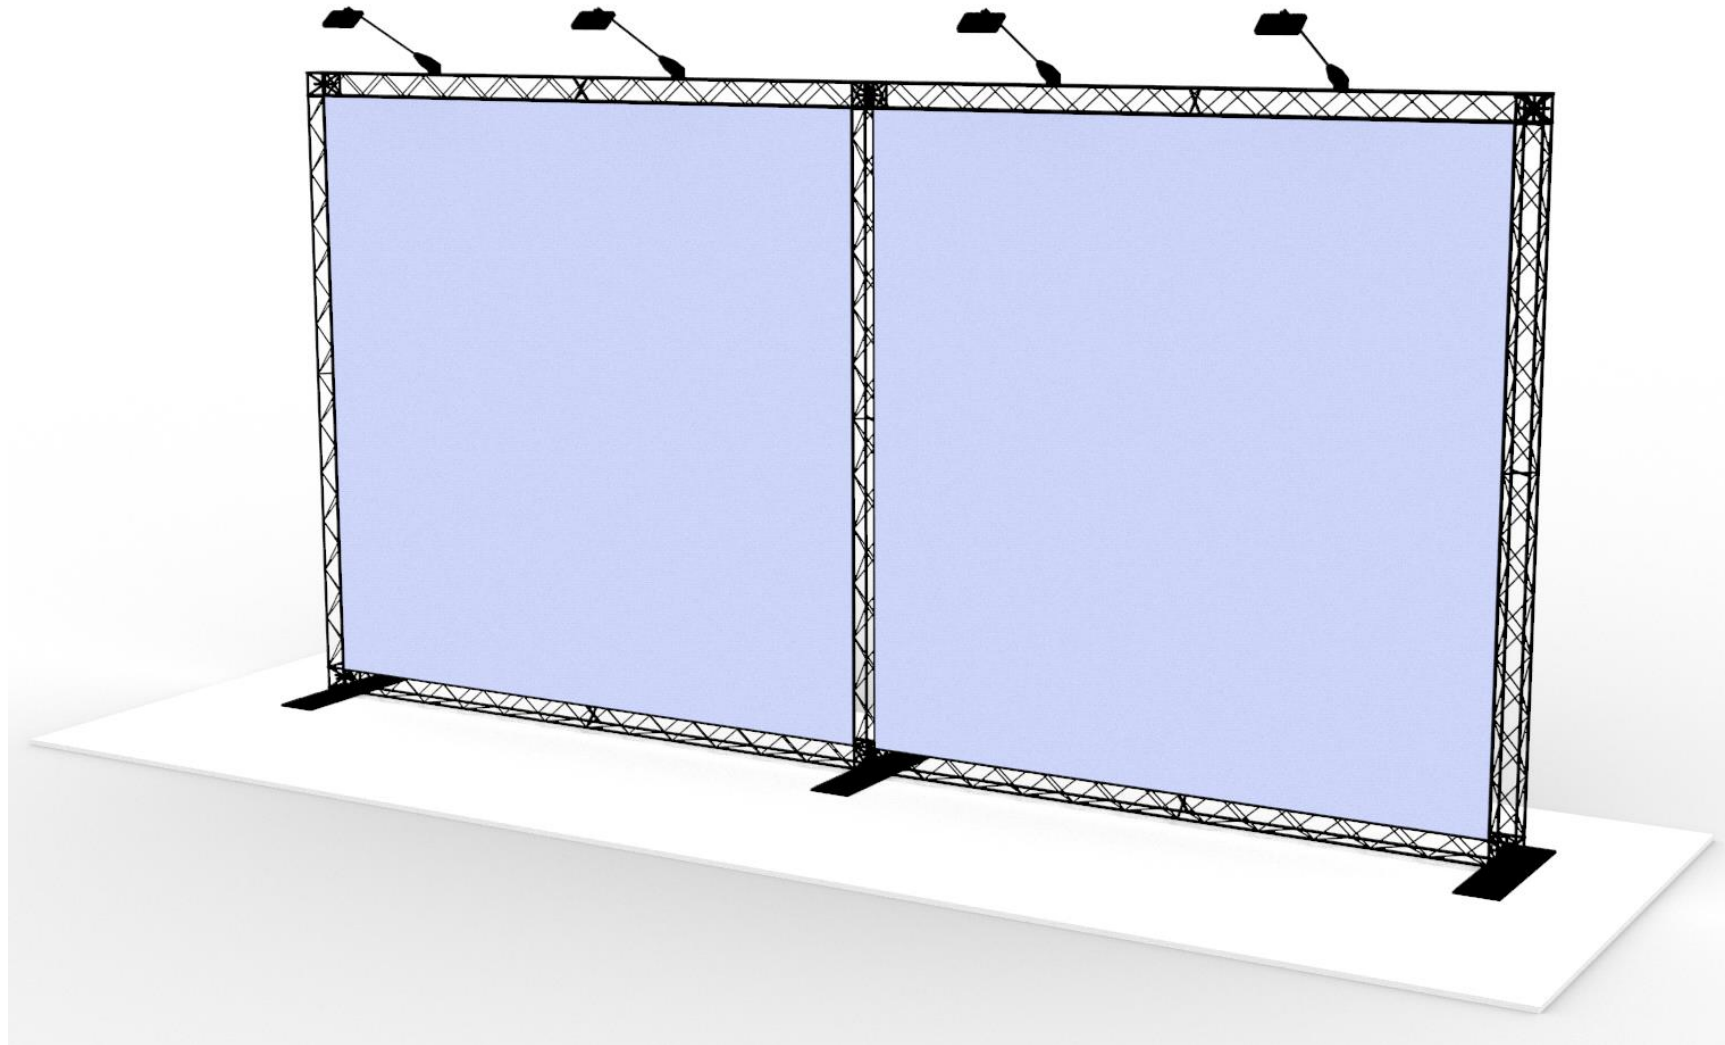

EXHIBITION SYSTEM

X-10 CROSS wire™

CASE: 500x250 cm. wall WxH

X-MODULE®

EU Patent. Designed & manufactured in Denmark 

Components for stand

- 5x 110 cm. modules
- 9x 120 cm. modules
- 6x cubes
- 7x connectors
- 3x 16x60 cm. feet
- 4x 25-watt LED lamp
- 4x lamp brackets
- 10,35 m². printed banner
- 35x clip with spring