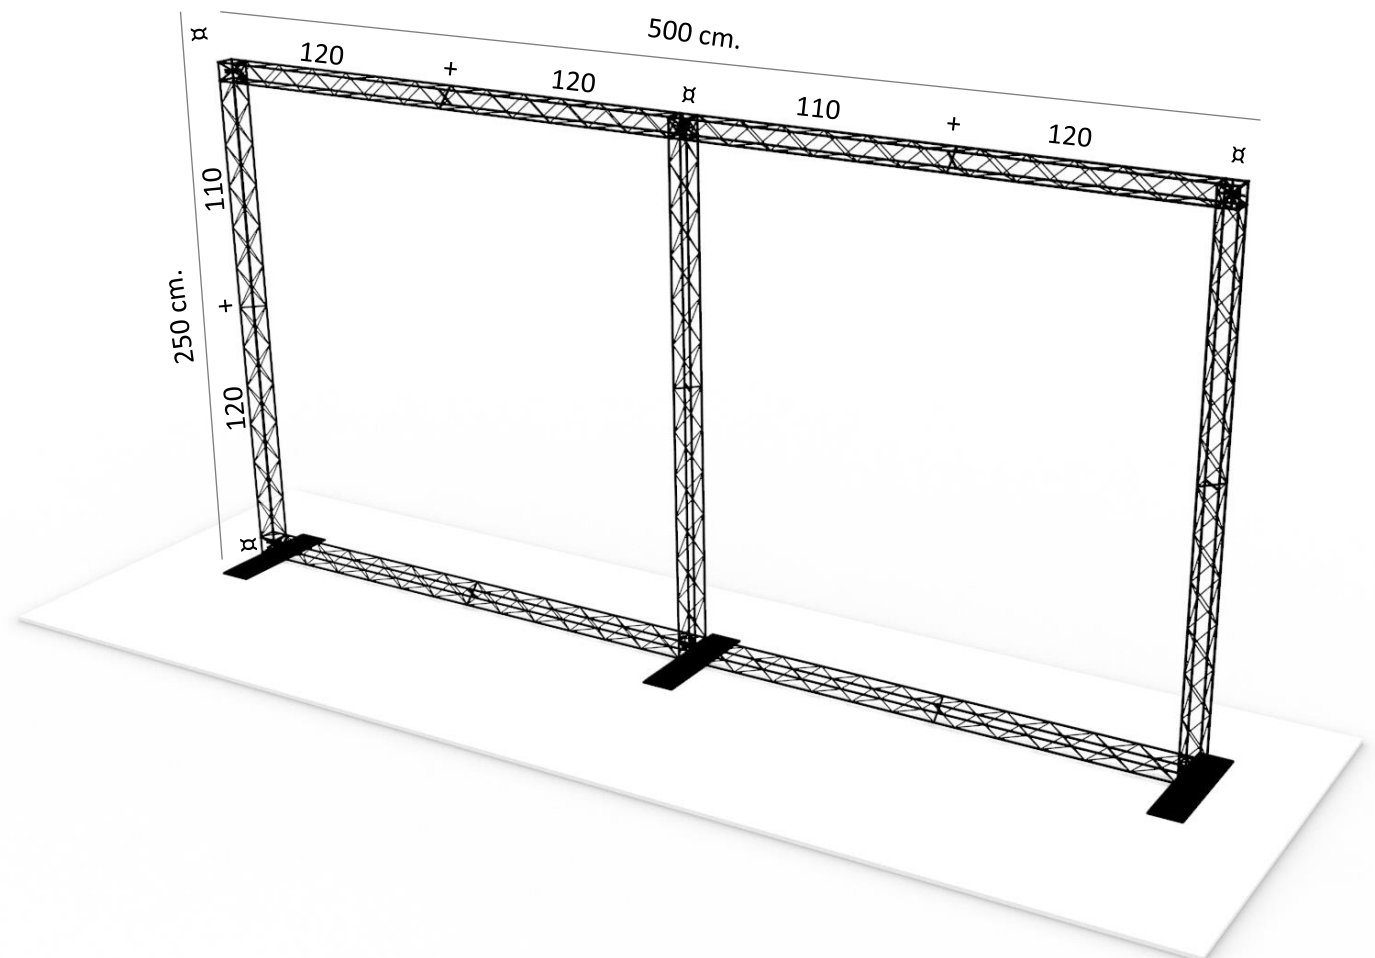

EXHIBITION SYSTEM

X-10 CROSS wire™

CASE: 500x250 cm. wall WxH

X-MODULE®

EU Patent. Designed & manufactured in Denmark 

Components for stand

- 5x 110 cm. modules
- 9x 120 cm. modules
- 6x cubes
- 7x connectors
- 3x 16x60 cm. feet
- 4x 25-watt LED lamp
- 4x lamp brackets
- 10,35 m². printed banner
- 35x clip with spring