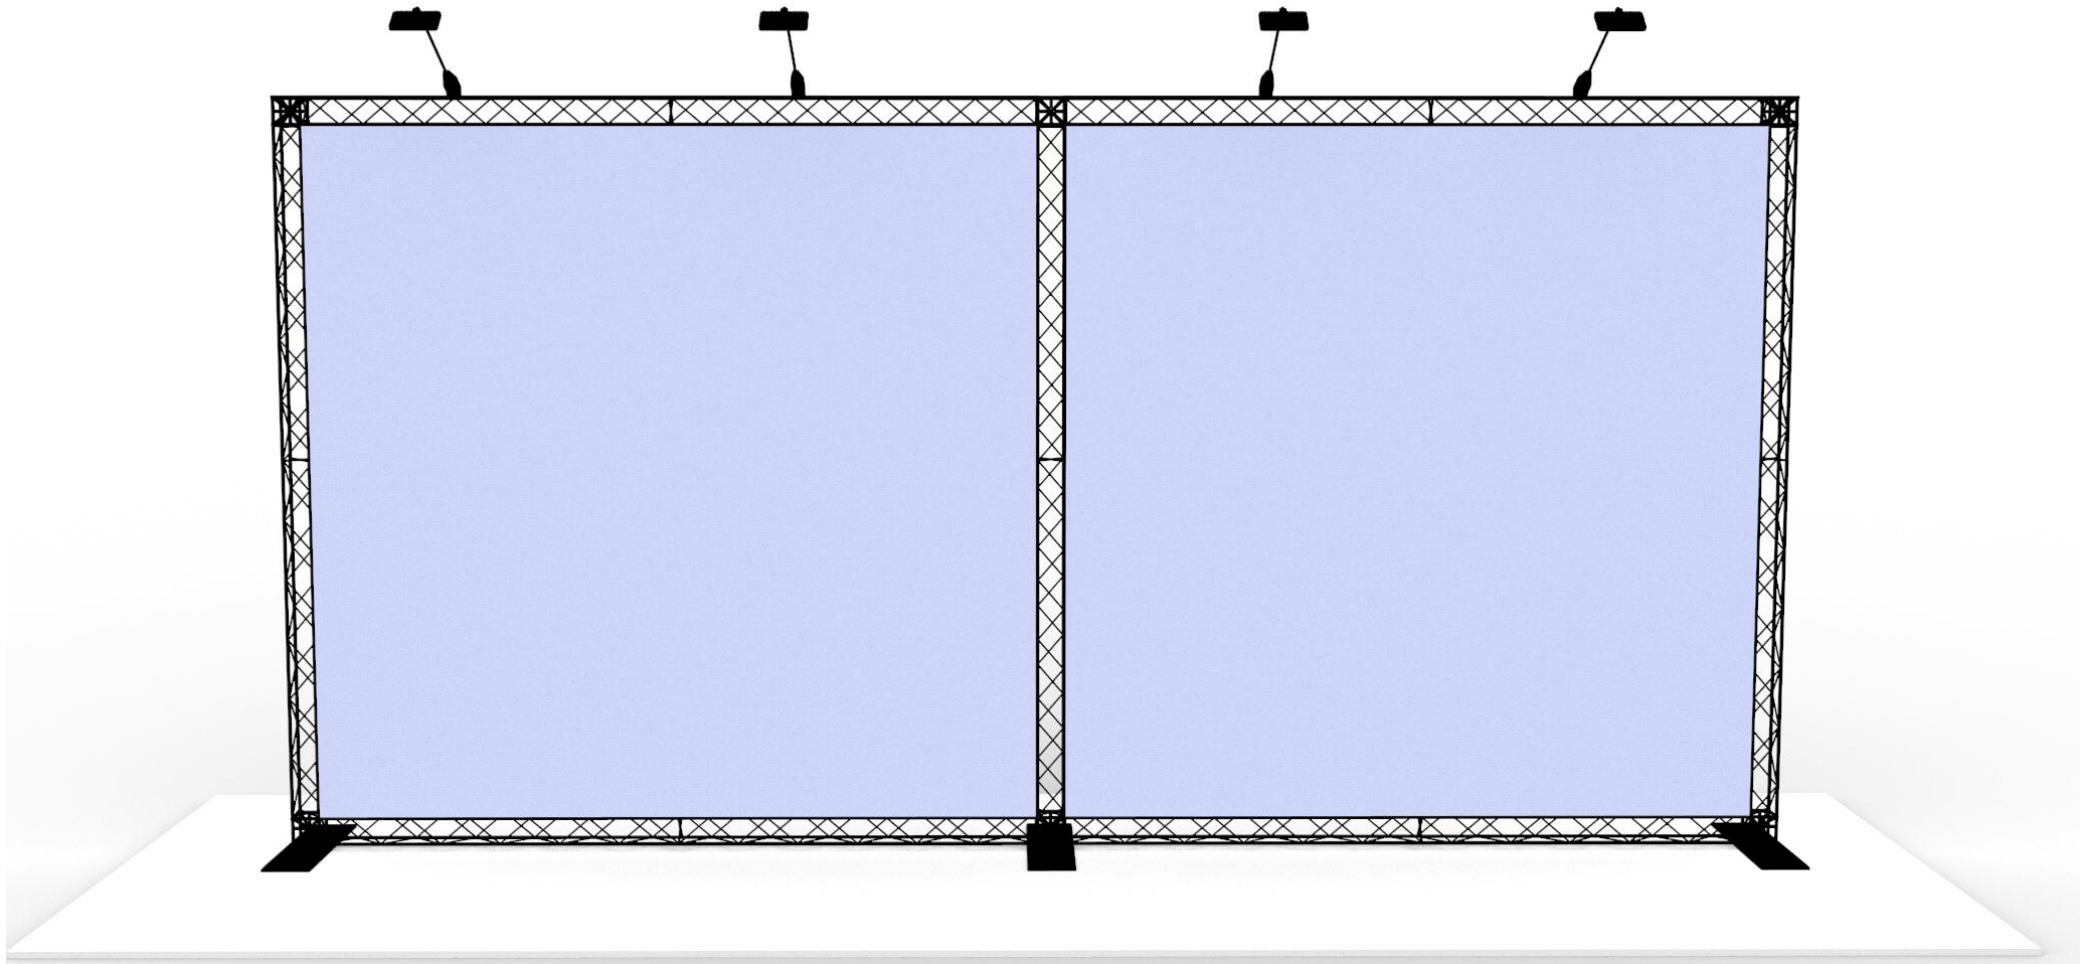

EXHIBITION SYSTEM

X-10 CROSS wire™

CASE: 500x250 cm. wall WxH

X-MODULE®

EU Patent. Designed & manufactured in Denmark 

Components for stand

- 5x 110 cm. modules
- 9x 120 cm. modules
- 6x cubes
- 7x connectors
- 3x 16x60 cm. feet
- 4x 25-watt LED lamp
- 4x lamp brackets
- 10,35 m². printed banner
- 35x clip with spring