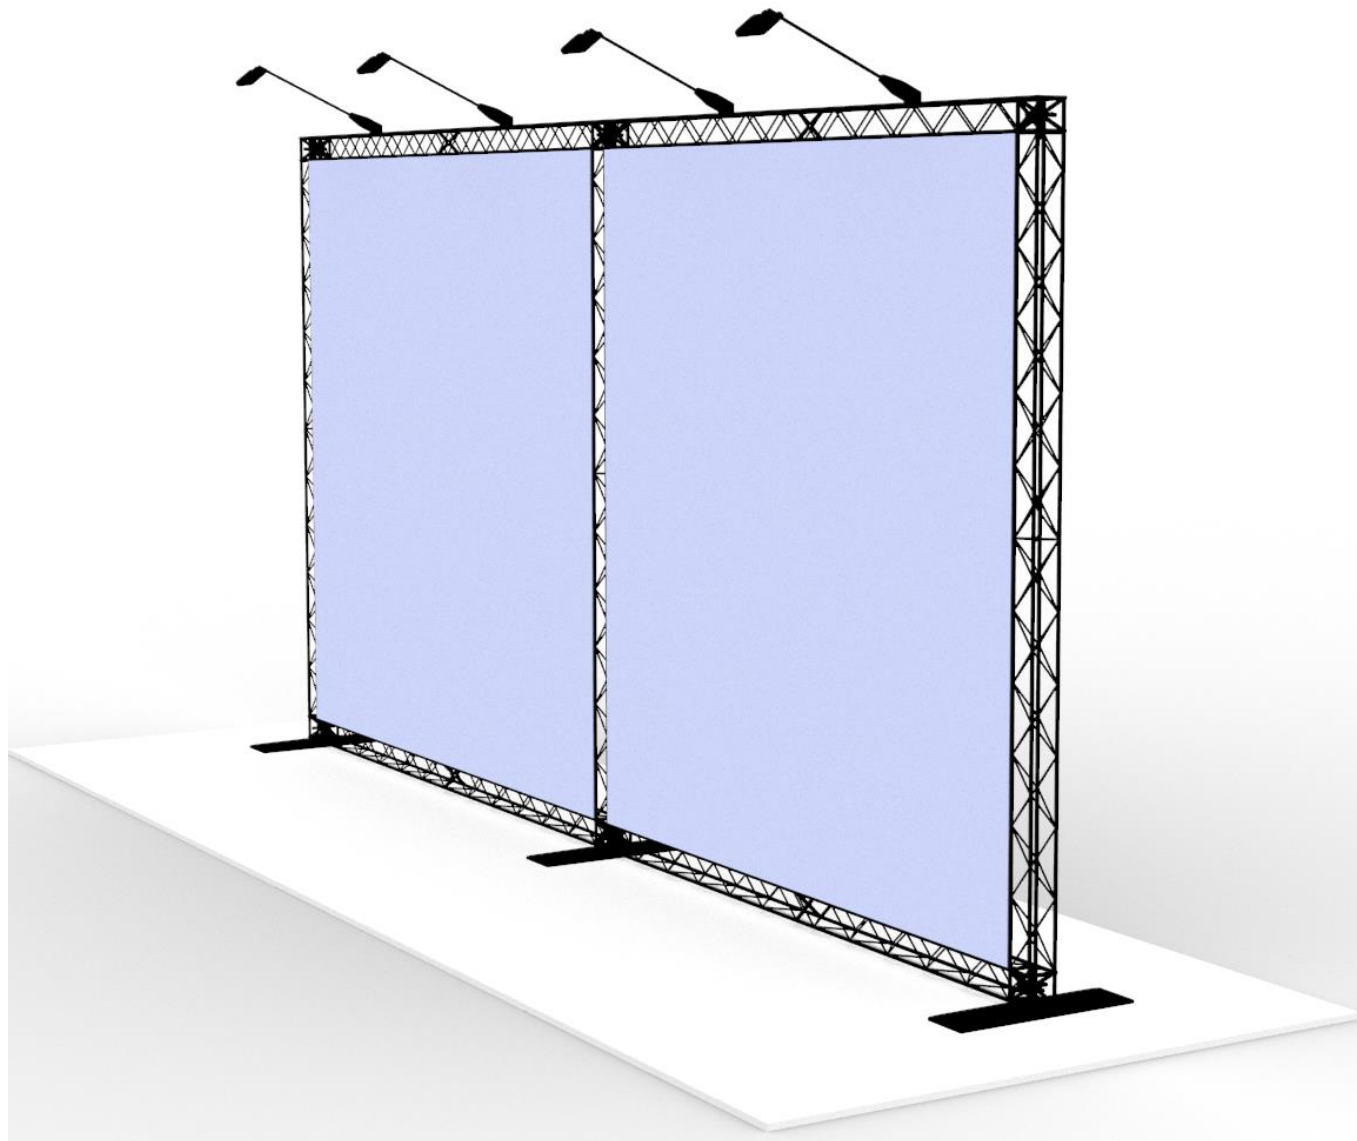

EXHIBITION SYSTEM

X-10 CROSS wire™

CASE: 500x250 cm. wall WxH

X-MODULE®

EU Patent. Designed & manufactured in Denmark 

Components for stand

- 5x 110 cm. modules
- 9x 120 cm. modules
- 6x cubes
- 7x connectors
- 3x 16x60 cm. feet
- 4x 25-watt LED lamp
- 4x lamp brackets
- 10,35 m². printed banner
- 35x clip with spring