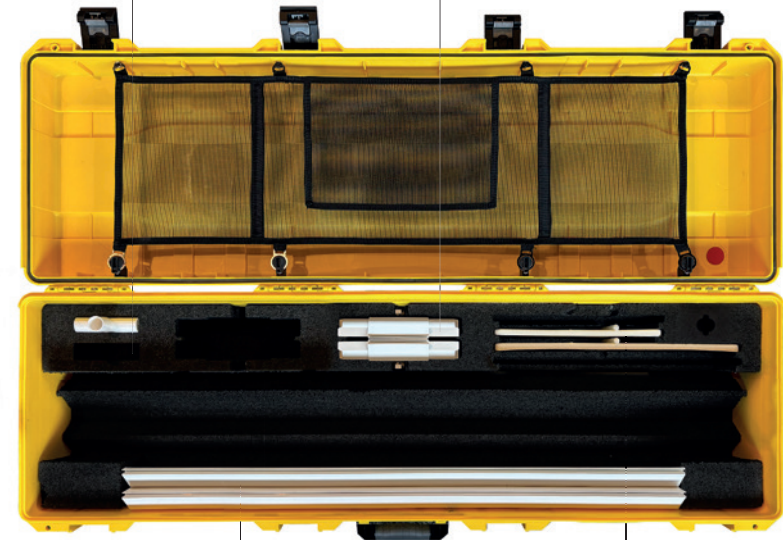

156015

GO LIGHTBOX 200x225

PIXLIP®

2× PROFIL 1025
2× PROFILE 1025

2× PROFIL 1025 + NETZGERÄT
2× PROFILE 1025 + POWER SUPPLY

2× LED PROFIL 900
2× LED PROFILE 900

2× STREBENHALTER
2× STRUT HOLDER

2× FUSSPLATTE EINSEITIG
2× BASE PLATE SINGLE SIDED

2× FUSSPLATTE MITTIG
2× BASE PLATE MID

1× STREBENKREUZVERBINDER*
1× STRUT CROSS CONNECTOR*

2× STREBENHALTER
2× STRUT HOLDER

4× ECKVERBINDER
4× CORNER CONNECTORS

2× GO STREBE 977mm
2× GO STRUT 977mm

2× GO STREBE 1101mm
2× GO STRUT 1101mm

ACCESSORY

1× GO KABEL SET 185-200
1× GO CABLE SET 185-200

1× VERBINDERSET
1× CONNECTOR SET

2× LED PROFIL 900
2× LED PROFILE 900

1× FUSSPLATTE EINSEITIG
1× BASE PLATE SINGLE SIDED

1× FUSSPLATTE MITTIG
1× BASE PLATE MID

*Nicht noch einmal im Kabelset aufführen. Bitte nur an dem vorgesehenen Platz. | *Do not list again in the cable set. Please only include it in the designated place.

Kartons aus Darstellungsgründen außerhalb dargestellt, tatsächliche Position auf den Fußplatten. | Boxes shown outside for illustration purposes, actual position on the base plates.

Streben aus Darstellungsgründen außerhalb dargestellt, tatsächlich auf den Profilen positioniert. | Struts shown outside for illustration purposes, actually placed on the profiles.