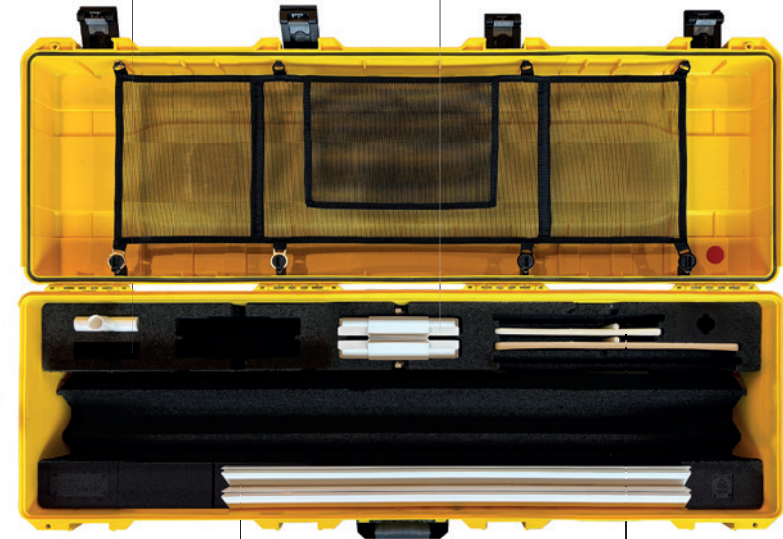

156023

GO LIGHTBOX 185x250

PIXLIP®

2× PROFIL 1150
2× PROFILE 1150

2× PROFIL 1150 + NETZGERÄT
2× PROFILE 1150 + POWER SUPPLY

2× LED PROFIL 900
2× LED PROFILE 900

2× STREBENHALTER
2× STRUT HOLDER

2× FUSSPLATTE EINSEITIG
2× BASE PLATE SINGLE SIDED

2× FUSSPLATTE MITTIG
2× BASE PLATE MID

1× STREBENKREUZVERBINDER*
1× STRUT CROSS CONNECTOR*

2× STREBENHALTER
2× STRUT HOLDER

1× GO STREBE 827mm
1× GO STRUT 827mm

1× GO STREBE 977mm
1× GO STRUT 977mm

2× GO CLICK STREBE
2× GO CLICK STRUT

ACCESSORY

1× GO KABEL SET 185-200
1× GO CABLE SET 185-200

1× VERBINDERSET
1× CONNECTOR SET

4× ECKVERBINDER
4× CORNER CONNECTORS

2× LED PROFIL 750
2× LED PROFILE 750

1× FUSSPLATTE EINSEITIG
1× BASE PLATE SINGLE SIDED

1× FUSSPLATTE MITTIG
1× BASE PLATE MID

*Nicht noch einmal im Kabelset aufführen. Bitte nur an dem vorgesehenen Platz. | *Do not list again in the cable set. Please only include it in the designated place.

Kartons aus Darstellungsgründen außerhalb dargestellt, tatsächliche Position auf den Fußplatten. | Boxes shown outside for illustration purposes, actual position on the base plates.

Streben aus Darstellungsgründen außerhalb dargestellt, tatsächlich auf den Profilen positioniert. | Struts shown outside for illustration purposes, actually placed on the profiles.