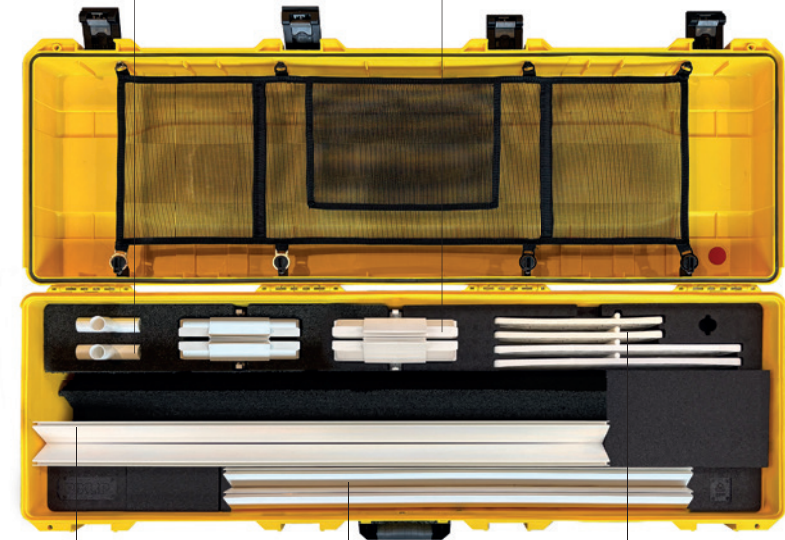

156034

GO LIGHTBOX 285x250

PIXLIP®

2× PROFIL 1150
2× PROFILE 1150

2× PROFIL1150 + NETZGERÄT
2× PROFILE 1150 + POWER SUPPLY

2× LED PROFIL 900
2× LED PROFILE 900

2× STREBENHALTER
2× STRUT HOLDER

2× FUSSPLATTE EINSEITIG
2× BASE PLATE SINGLE SIDED

2× FUSSPLATTE MITTIG
2× BASE PLATE MID

2× STREBENKREUZVERBINDER*
2× STRUT CROSS CONNECTOR*

2× STREBENHALTER
2× STRUT HOLDER

1× GO STREBE 827mm³
1× GO STRUT 827mm³

4× CLICK STREBE
4× CLICK STRUT

2× GO STREBE 977mm³
2× GO STRUT 977mm³

4× ECKVERBINDER
4× CORNER CONNECTORS

ACCESORY

1× GO KABEL SET 285-300
1× GO CABLE SET 285-300

1× VERBINDERSET
1× CONNECTOR SET

2× LED PROFIL 900
2× LED PROFILE 900

2× LED PROFIL 750
2× LED PROFILE 750

1× FUSSPLATTE EINSEITIG
1× BASE PLATE SINGLE SIDED

1× FUSSPLATTE MITTIG
1× BASE PLATE MID

*Nicht noch einmal im Kabelset aufführen. Bitte nur an dem vorgesehenen Platz. | * Do not list again in the cable set. Please only include it in the designated place.

Kartons aus Darstellungsgründen außerhalb dargestellt, tatsächliche Position auf den Fußplatten. | Boxes shown outside for illustration purposes, actual position on the base plates.

Streben aus Darstellungsgründen außerhalb dargestellt, tatsächlich auf den Profilen positioniert. | Struts shown outside for illustration purposes, actually placed on the profiles.