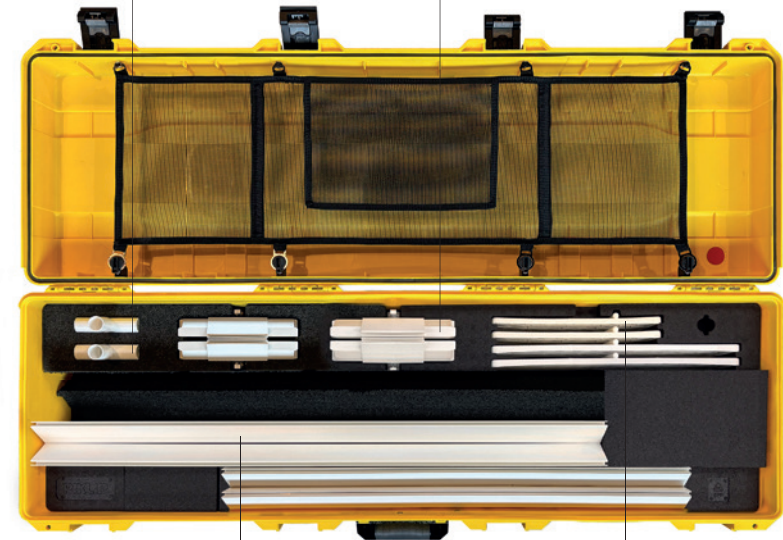

156033

GO LIGHTBOX 285x225

PIXLIP®

2× PROFIL 1025
2× PROFILE 1025

2× PROFIL 1025 + NETZGERÄT
2× PROFILE 1025 + POWER SUPPLY

2× LED PROFIL 900
2× LED PROFILE 900

2× STREBENHALTER
2× STRUT HOLDER

2× FUSSPLATTE EINSEITIG
2× BASE PLATE SINGLE SIDED

2× FUSSPLATTE MITTIG
2× BASE PLATE MID

2× STREBENKREUZVERBINDER*
2× STRUT CROSS CONNECTOR*

4× STREBENHALTER
4× STRUT HOLDER

4× ECKVERBINDER
4× CORNER CONNECTORS

1× GO STREBE 827mm
1× GO STRUT 827mm
2× GO STREBE 977mm
2× GO STRUT 977mm

4× GO STREBE 1101mm
4× GO STRUT 1101mm

ACCESSORY

1× GO KABEL SET 285-300
1× GO CABLE SET 285-300
1× VERBINDERSET
1× CONNECTOR SET

2× LED PROFIL 900
2× LED PROFILE 900
2× LED PROFIL 750
2× LED PROFILE 750

1× FUSSPLATTE EINSEITIG
1× BASE PLATE SINGLE SIDED
1× FUSSPLATTE MITTIG
1× BASE PLATE MID

*Nicht noch einmal im Kabelset aufführen. Bitte nur an dem vorgesehenen Platz. | *Do not list again in the cable set. Please only include it in the designated place.

Kartons aus Darstellungsgründen außerhalb dargestellt, tatsächliche Position auf den Fußplatten. | Boxes shown outside for illustration purposes, actual position on the base plates.

Streben aus Darstellungsgründen außerhalb dargestellt, tatsächlich auf den Profilen positioniert. | Struts shown outside for illustration purposes, actually placed on the profiles.