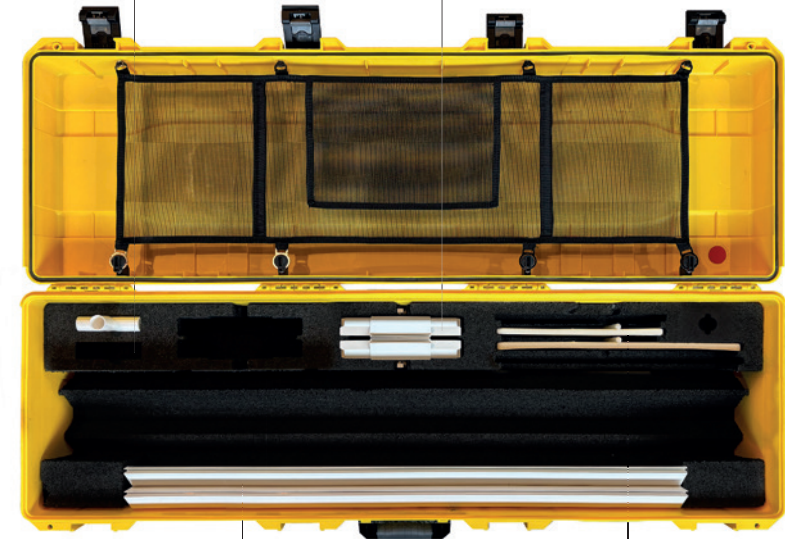

156006

GO LIGHTBOX 200x200

PIXLIP®

2× PROFIL 900
2× PROFILE 900

2× PROFIL 900 + NETZGERÄT
2× PROFILE 900 + POWER SUPPLY

2× LED PROFIL 900
2× LED PROFILE 900

2× STREBENHALTER
2× STRUT HOLDER

2× FUSSPLATTE EINSEITIG
2× BASE PLATE SINGLE SIDED

2× FUSSPLATTE MITTIG
2× BASE PLATE MID

1× STREBENKREUZVERBINDER*
1× STRUT CROSS CONNECTOR*

2× STREBENHALTER
2× STRUT HOLDER

4× ECKVERBINDER
4× CORNER CONNECTORS

4× GO STREBE 977mm
4× GO STRUT 977mm

ACCESSORY

1× GO KABEL SET 185-200
1× GO CABLE SET 185-200

1× VERBINDERSET
1× CONNECTOR SET

2× LED PROFIL 900
2× LED PROFILE 900

1× FUSSPLATTE EINSEITIG
1× BASE PLATE SINGLE SIDED

1× FUSSPLATTE MITTIG
1× BASE PLATE MID

*Nicht noch einmal im Kabelset aufführen. Bitte nur an dem vorgesehenen Platz. | *Do not list again in the cable set. Please only include it in the designated place.

Kartons aus Darstellungsgründen außerhalb dargestellt, tatsächliche Position auf den Fußplatten. | Boxes shown outside for illustration purposes, actual position on the base plates.

Streben aus Darstellungsgründen außerhalb dargestellt, tatsächlich auf den Profilen positioniert. | Struts shown outside for illustration purposes, actually placed on the profiles.