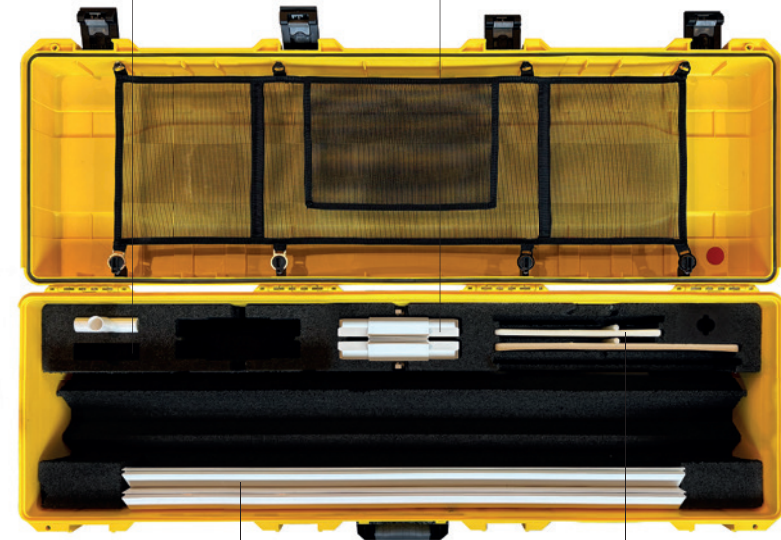

156009

GO LIGHTBOX 200x250

PIXLIP®

2× PROFIL 1150
2× PROFILE 1150

2× PROFIL1150 + NETZGERÄT
2× PROFILE 1150 + POWER SUPPLY

2× LED PROFIL 900
2× LED PROFILE 900

2× STREBENHALTER
2× STRUT HOLDER

2× FUSSPLATTE EINSEITIG
2× BASE PLATE SINGLE SIDED

2× FUSSPLATTE MITTIG
2× BASE PLATE MID

1× STREBENKREUZVERBINDER*
1× STRUT CROSS CONNECTOR*

2× STREBENHALTER
2× STRUT HOLDER

4× ECKVERBINDER
4× CORNER CONNECTORS

2× GO STREBE 977mm
2× GO STRUT 977mm

2× GO CLICK STREBE
2× GO CLICK STRUT

ACCESORY

1× GO KABEL SET 185-200
1× GO CABLE SET 185-200

1× VERBINDERSET
1× CONNECTOR SET

2× LED PROFIL 900
2× LED PROFILE 900

1× FUSSPLATTE EINSEITIG
1× BASE PLATE SINGLE SIDED

1× FUSSPLATTE MITTIG
1× BASE PLATE MID

*Nicht noch einmal im Kabelset aufführen. Bitte nur an dem vorgesehenen Platz. | *Do not list again in the cable set. Please only include it in the designated place.

Kartons aus Darstellungsgründen außerhalb dargestellt, tatsächliche Position auf den Fußplatten. | Boxes shown outside for illustration purposes, actual position on the base plates.

Streben aus Darstellungsgründen außerhalb dargestellt, tatsächlich auf den Profilen positioniert. | Struts shown outside for illustration purposes, actually placed on the profiles.