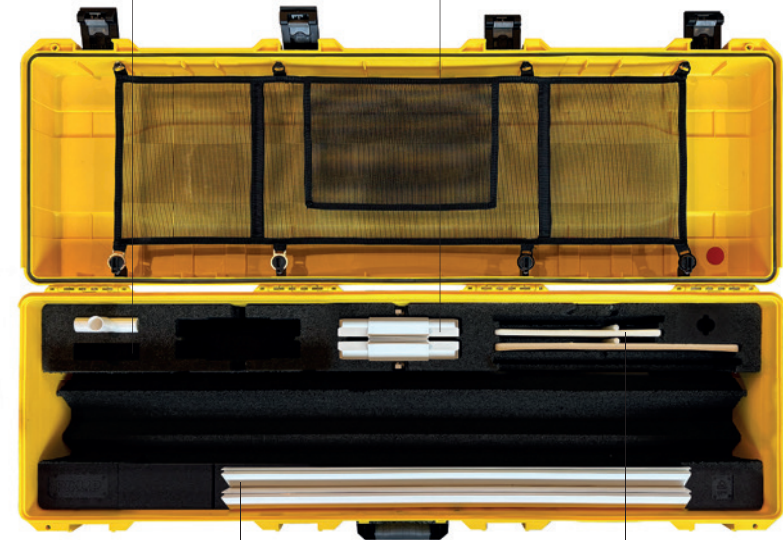

156021

GO LIGHTBOX 185x200

PIXLIP®

2× PROFIL 900
2× PROFILE 900

2× PROFIL 900 + NETZGERÄT
2× PROFILE 900 + POWER SUPPLY

2× LED PROFIL 900
2× LED PROFILE 900

2× STREBENHALTER
2× STRUT HOLDER

2× FUSSPLATTE EINSEITIG
2× BASE PLATE SINGLE SIDED

2× FUSSPLATTE MITTIG
2× BASE PLATE MID

1× STREBENKREUZVERBINDER*
1× STRUT CROSS CONNECTOR*

2× STREBENHALTER
2× STRUT HOLDER

4× ECKVERBINDER
4× CORNER CONNECTORS

1× GO STREBE 827mm
1× GO STRUT 827mm

3× GO STREBE 977mm
3× GO STRUT 977mm

ACCESORY

1× GO KABEL SET 185-200
1× GO CABLE SET 185-200

1× VERBINDERSET
1× CONNECTOR SET

2× LED PROFIL 750
2× LED PROFILE 750

1× FUSSPLATTE EINSEITIG
1× BASE PLATE SINGLE SIDED

1× FUSSPLATTE MITTIG
1× BASE PLATE MID

*Nicht noch einmal im Kabelset aufführen. Bitte nur an dem vorgesehenen Platz. | *Do not list again in the cable set. Please only include it in the designated place.

Kartons aus Darstellungsgründen außerhalb dargestellt, tatsächliche Position auf den Fußplatten. | Boxes shown outside for illustration purposes, actual position on the base plates.

Streben aus Darstellungsgründen außerhalb dargestellt, tatsächlich auf den Profilen positioniert. | Struts shown outside for illustration purposes, actually placed on the profiles.